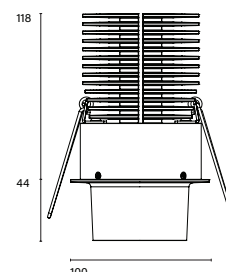

Product Manual

Mono 100 IP Recessed Downlighter Type 3

Mono 100 IP

Type 3

Recessed ceiling luminaire with rotationally symmetrical spot, flood or wide flood optics, high colour reproduction, fixed orientation. High pressure die-cast powdercoated facade with snoot detail for prevention of glare. Base material from Marine Grade Aluminium, Nano-Ceramic pre-treatment prior to powdercoating. Includes direct fast connector to remote driver. Active power factor correction, current regulation, voltage spike protection. Optional spreader lens, linear spreader lens, diffuser lens, or hex louvre; factory fitted.